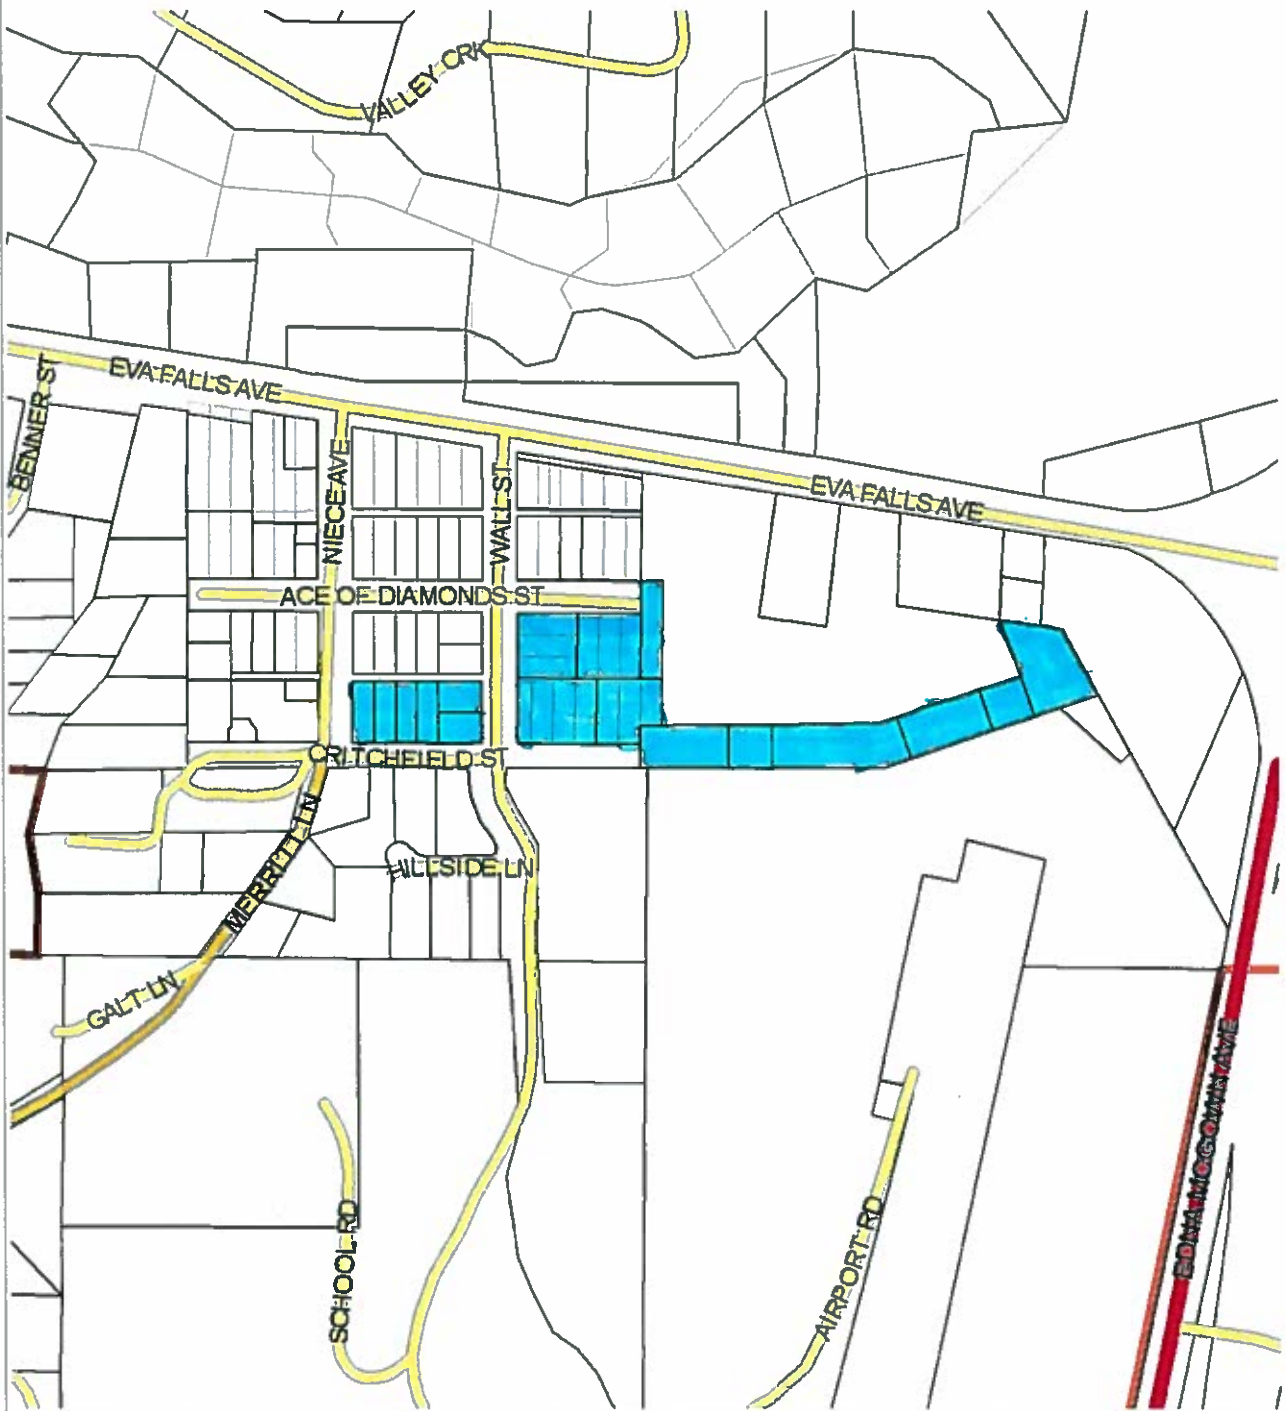

Custer County Idaho MapServer

- Highways
- County Road
- Other Road
- BLM
- US Forest Service
- State of Idaho
- Cities

This map/data is provided by Custer County, Idaho for display purposes only. Custer County invokes its sovereign and governmental immunity in allowing access to or use of this data, and makes no warranties as to the validity, and assumes no liability associated with the use or misuse of this information.

10/12/2016

General Land Use Map
 Enlarged to show Proposed
 Change to Limited Commercial
 for 10/13/16 Hearing

Custer County Idaho MapServer

- Highways
- County Road
- Other Road
- BLM
- US Forest Service
- State of Idaho
- Cities

This map/data is provided by Custer County, Idaho for display purposes only. Custer County invokes its sovereign and governmental immunity in allowing access to or use of this data, and makes no warranties as to the validity, and assumes no liability associated with the use or misuse of this information.

10/12/2016

General Land Use Map
 Enlarged to show Existing
 Limited Commercial
 for 10/13/16 Hearing

Figure 6.1 - General Land Use Map