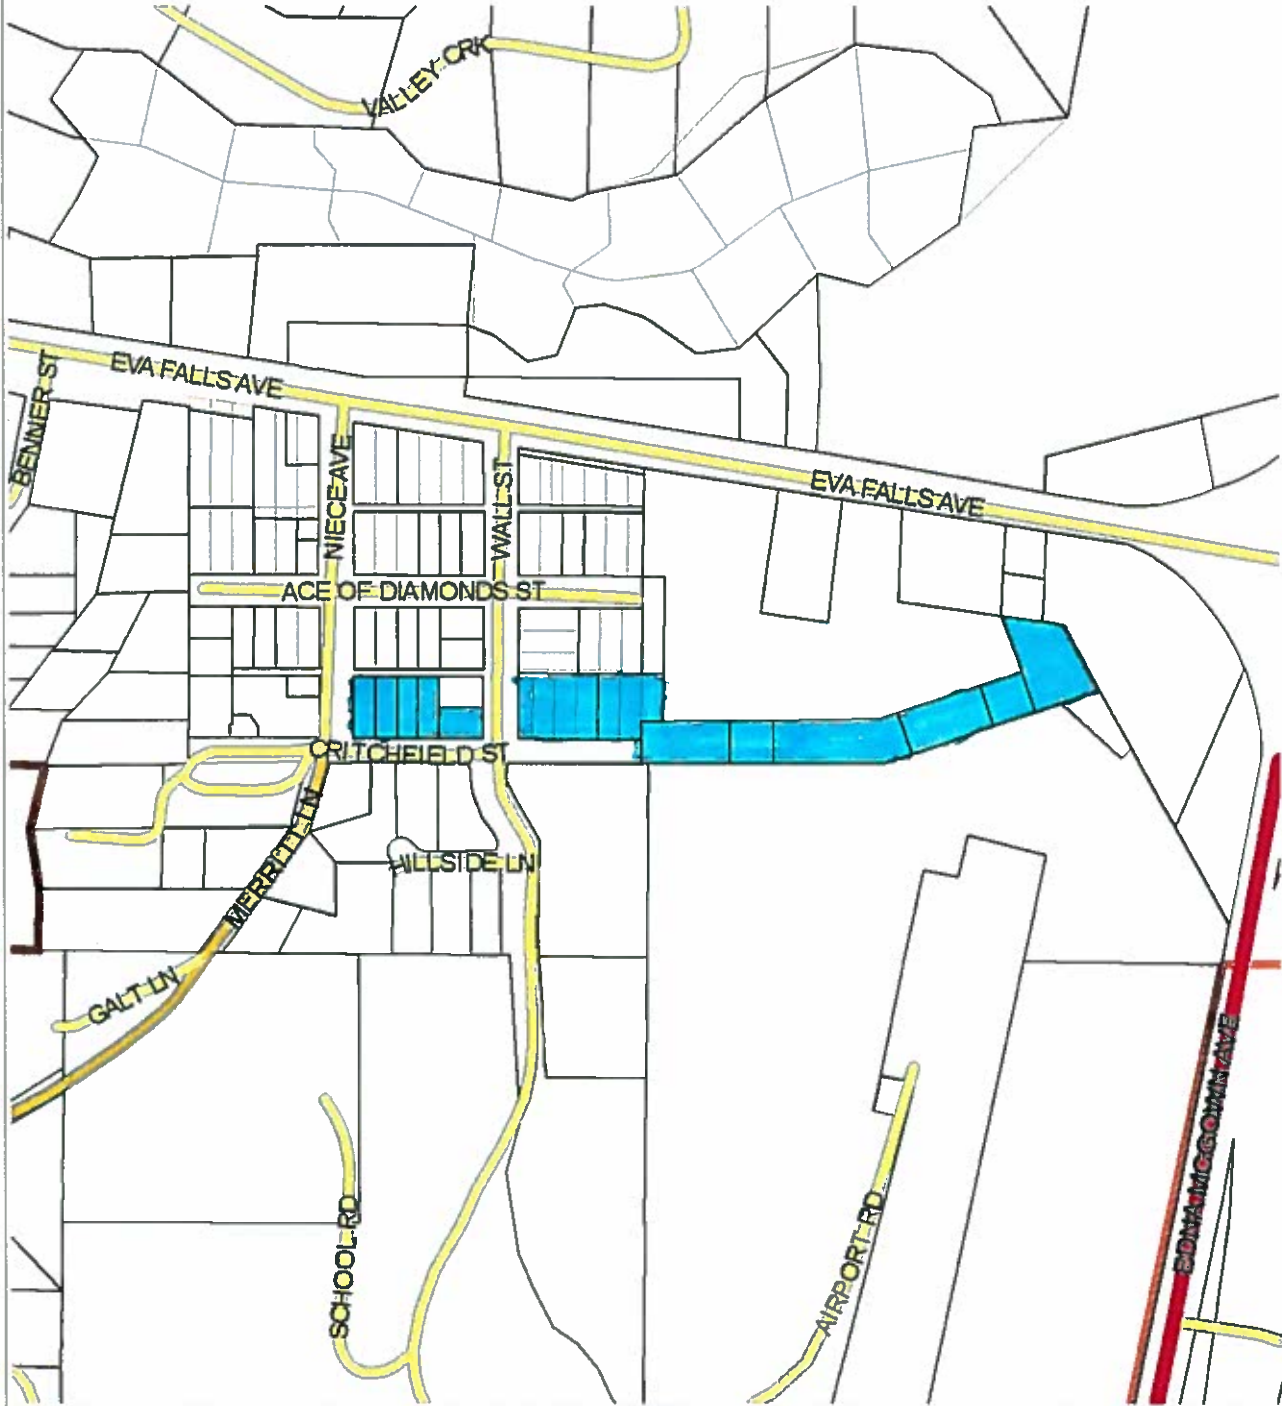

Custer County Idaho MapServer

- Highways
- County Road
- Other Road
- BLM
- US Forest Service
- State of Idaho
- Cities

This map/data is provided by Custer County, Idaho for display purposes only. Custer County invokes its sovereign and governmental immunity in allowing access to or use of this data, and makes no warranties as to the validity, and assumes no liability associated with the use or misuse of this information.

10/12/2016

General Land Use Map
 Enlarged to show Proposed
 Change to Limited Commercial
 for 10/13/16 Hearing

Custer County Idaho MapServer

- Highways
- County Road
- Other Road
- BLM
- US Forest Service
- State of Idaho
- Cities

This map/data is provided by Custer County, Idaho for display purposes only. Custer County invokes its sovereign and governmental immunity in allowing access to or use of this data, and makes no warranties as to the validity, and assumes no liability associated with the use or misuse of this information.

10/12/2016

General Land Use Map
 Enlarged to show Existing
 Limited Commercial
 for 10/13/16 Hearing

Figure 6.1 - General Land Use Map